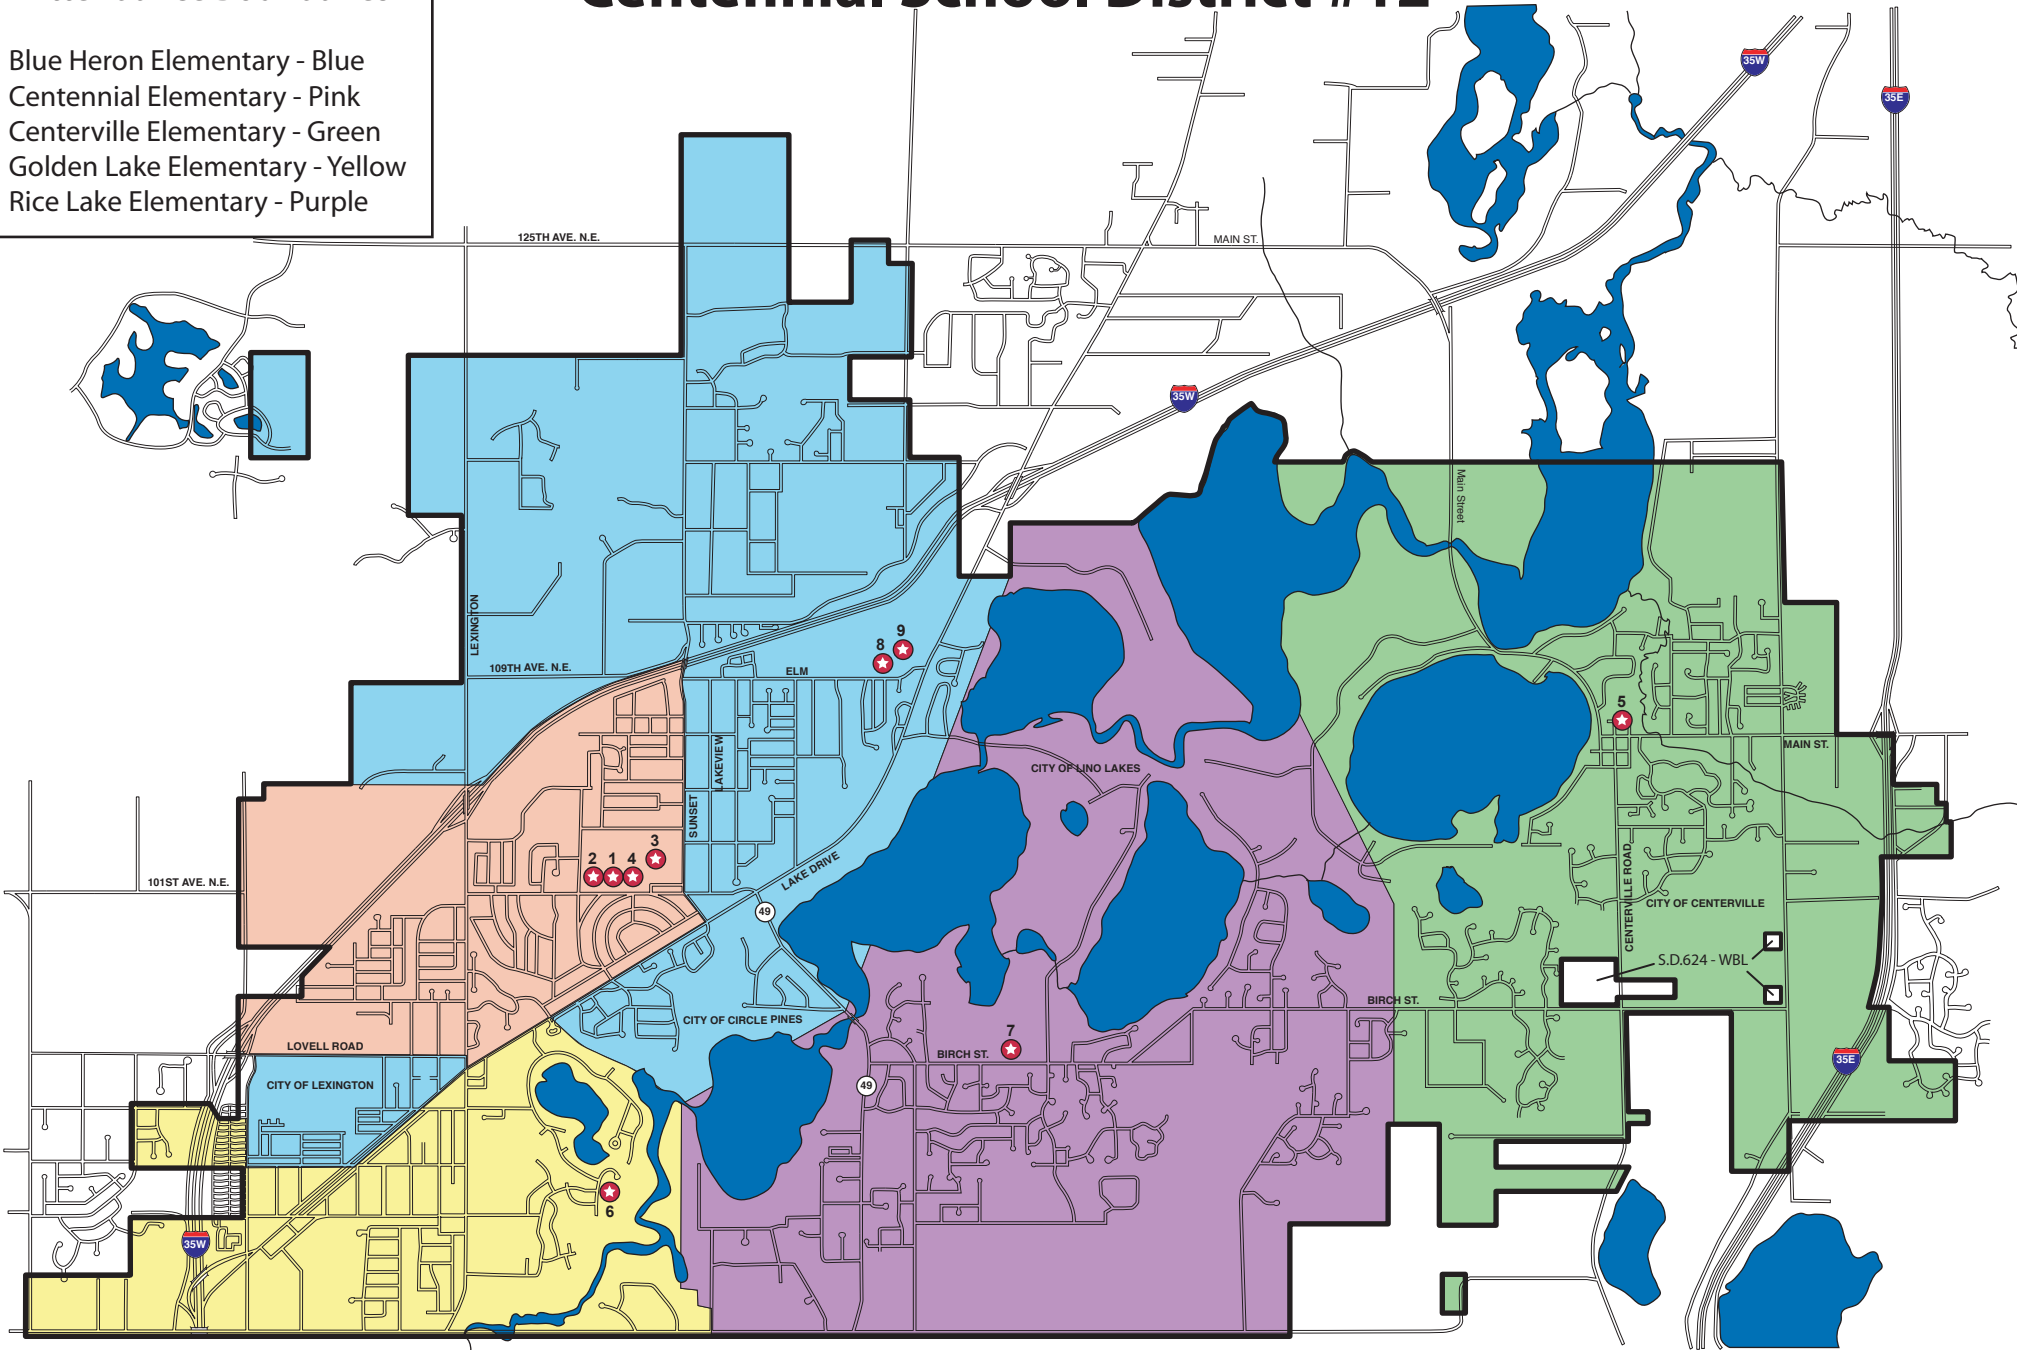

# Elementary Attendance Boundaries

# Centennial School District #12

- Blue Heron Elementary - Blue
- Centennial Elementary - Pink
- Centerville Elementary - Green
- Golden Lake Elementary - Yellow
- Rice Lake Elementary - Purple

## School Locations

- 1 - District Office
- 2 - Centennial Elementary
- 3 - High School - Red
- 4 - High School - White
- 5 - Centerville Elementary
- 6 - Golden Lake Elementary
- 7 - Rice Lake Elementary
- 8 - Middle School
- 9 - Blue Heron Elementary